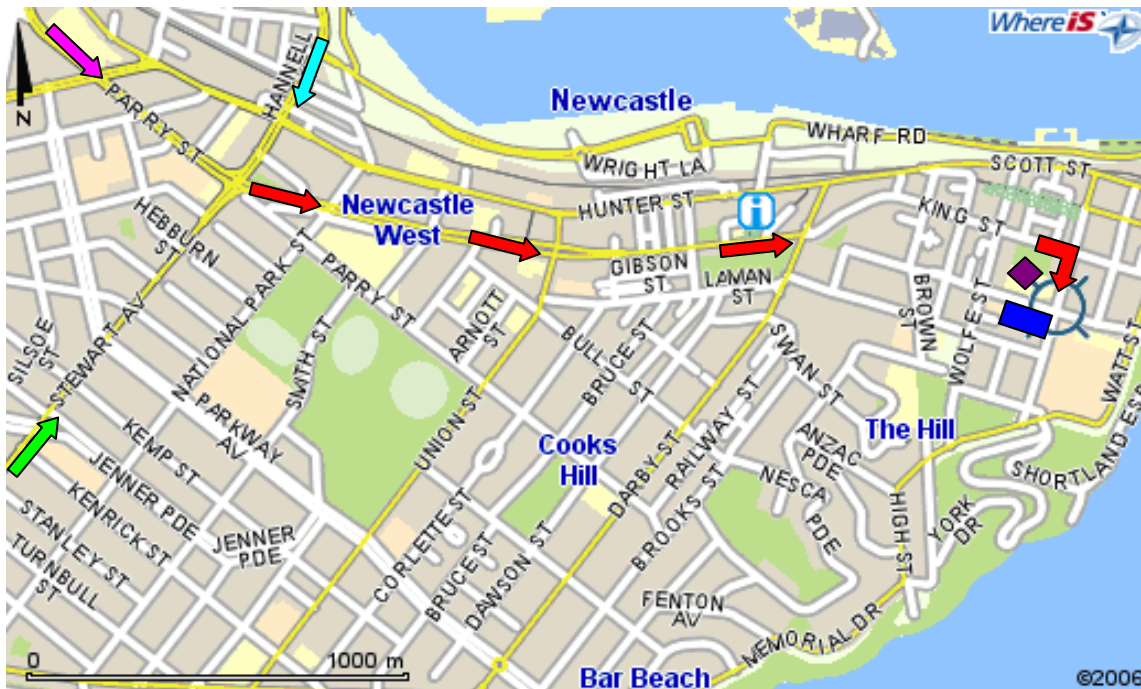

Newcastle Grammar School

Hill Campus

Cnr. Church & Newcomen Streets

Newcastle

Ph: 4929 5811

-  Newcastle Grammar School
-  Christ Church Cathedral

From the South

Option 1 (green then red): Take the Swansea exit off the Freeway. Approaching the city at Merewether, the Highway becomes City Road and then Gordon Avenue. At the bottom of the hill continue through the traffic lights and down Stewart Avenue through one set of lights (Parkway Avenue) and turn right at the next set into King Street. After crossing through the traffic lights at Darby Street, pass Christ Church Cathedral and turn right into Newcomen Street.

Option 2 (pink then red): Continue down the Freeway, take the Newcastle exit and follow the 'Newcastle' signs which will bring you into the city on King Street. After crossing through the traffic lights at Darby Street, pass Christ Church Cathedral and turn right into Newcomen Street.

From the West and North

(pale blue then red) Entering via the New England Highway, turn left onto Industrial Drive and follow the road straight through, right into the city. After crossing the railway line, turn left into King Street, cross through the traffic lights at Darby Street, pass Christ Church Cathedral and turn right into Newcomen Street.

From Port Stephens

(pale blue then red) If visiting from the Port Stephens area, turn left on Industrial drive and follow the road into the city as with the instructions above 'From the West and North'.